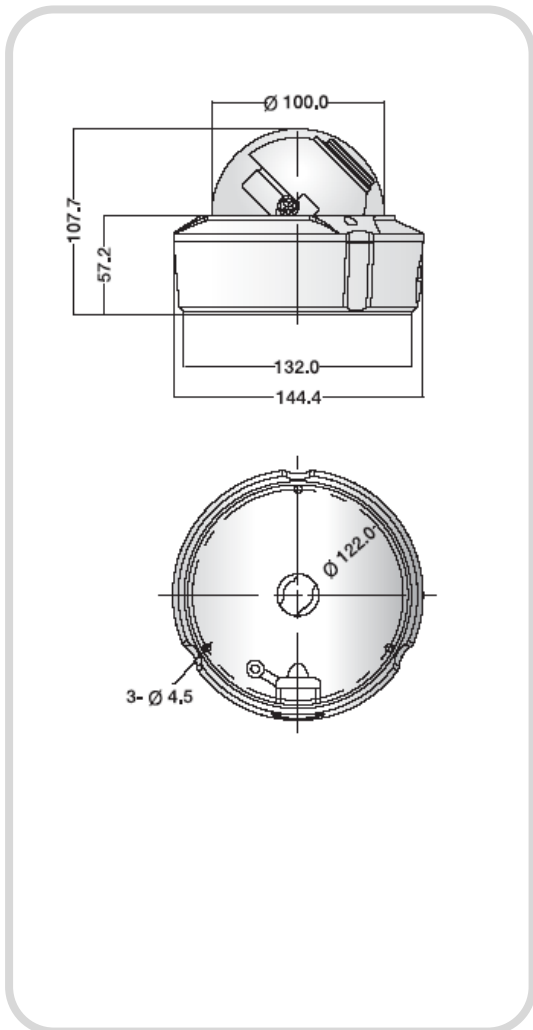

HD-SDI Vandal Dome Camera

Full HD

DMC-20DVC

◆ Picture

◆ Feature

- 1/3" PS-Panasonic CMOS
- Full HD 2.2 Mega(1080p) Display
- Max. Transmission distance (200m) via coaxial cable(ECX-5C-2V)
- SMPTE 292M (HD-SDI)
- Low up to 0.001Lux with DSS
- 2.8~12mm Mega Pixel DC Auto Iris Lens
- Motion Detection, Privacy Masking, Day/Night, Digital Zoom
- Noise Reduction
- 3 Axis Rotation, Weather Proof (IP66)
- Wall Mount Bracket(DVB-51WP), Cable Hidden Box(DHB-101)

◆ Dimensions

◆ Specifications

Items	DMC-20DVC
Image sensor	1/3" 2.2 Mega(1080p) Panasonic CMOS
Scan mode	Progressive Scan
Number of active pixels	1944(H) x 1092 (V)
Total number of pixels	2010(H) x 1108 (V), 2,2M
Min. illumination	0.001Lux with Sense-up
Luminance S/N ratio	More than 50dB (AGC Off)
Video Output	SMPTE292M(HD-SDI), Composite(Sub-Monitoring)
Day & Night	Color / Auto / BW / EXT, TDN(Optional)
Back Light	Off / WDR / BLC
Gain Control	0 ~ 20 steps
White Balance	Auto / Preset / Manual
Noise Reduction	Off / Low / Middle / High
E. Zoom	X1 ~ x32
Brightness	0 ~ 20 steps
Mirror	Off / H / V / H&V
Privacy Zone	32 Zones
Motion	On/ Off
OSD	Available
ACE	Off / On
Weather Proof	IP66
Transmission Distance	200m (ECX5C-2V)
Lens / Mount	2.8 ~ 12mm DC Auto Iris Lens
Operating temp.	- 10° C to 50°
Weight	About 0.9kg
Dimension	φ100(Bubble) x 144.4(W) x 107.7(H) mm
Power Supply	DC12V±10, Dual Type(Optional)
Power Consumption	3W (Max)