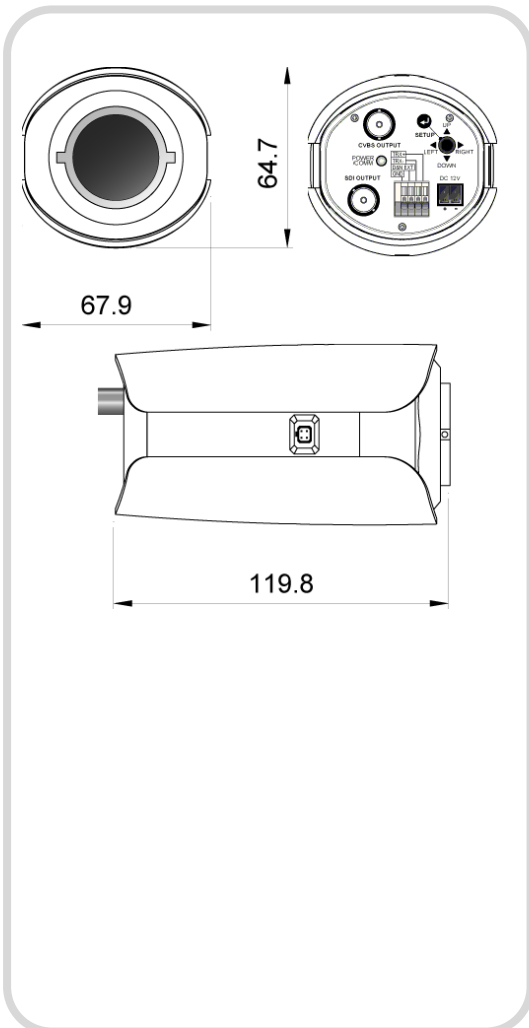

HD-SDI Box Camera

Full HD

DMC-20FC

Picture

Feature

- 1/3" PS-Panasonic CMOS
- Full HD 2.2 Megapixel (1080p) Display
- Max. Transmission distance (200m) via coaxial cable(ECX-5C-2V)
- Low up to 0.001Lux with DSS, DC Auto Iris Lens support
- Motion Detection, Privacy Masking, Day/Night, Digital Zoom
- Noise Reduction
- SMPTE 292M(HD-SDI)
- RS-485 support

Dimensions

Specifications

| Items | DMC-20FC |
|-------------------------|--|
| Image sensor | 1/3" 2.2 Mega Panasonic CMOS |
| Scan mode | Progressive Scan |
| Number of active pixels | 1944(H) x 1092 (V) |
| Total number of pixels | 2010(H) x 1108 (V), 2,2M |
| Min. illumination | 0.001Lux with Sense-up |
| Luminance S/N ratio | More than 50dB (AGC Off) |
| Video Output | SMPTE292M(HD-SDI), Composite(Sub-Monitoring) |
| Day & Night | Color / Auto / BW / EXT, TDN(Optional) |
| Back Light | Off / WDR / BLC |
| Gain Control | 0 ~ 20 steps |
| White Balance | Auto / Preset / Manual |
| Noise Reduction | Off / Low / Middle / High |
| E. Zoom | X1 ~ x32 |
| Brightness | 0 ~ 20 steps |
| Mirror | Off / H / V / H&V |
| Privacy Zone | 32 Zones |
| Motion | On/ Off |
| OSD | Available |
| ACE | Off / On |
| Remote Control | RS-485 |
| Transmission Distance | 200m (ECX5C-2V) |
| Lens / Mount | DC, Manual / C, CS |
| Operating temp. | - 10° C to 50° |
| Weight | About 500g |
| Dimension | 119.8(L)X 67.9(W)X64.7(H)mm |
| Power Supply | DC12V±10 Dual Type(Optional) |
| Power Consumption | 4W (Max) |