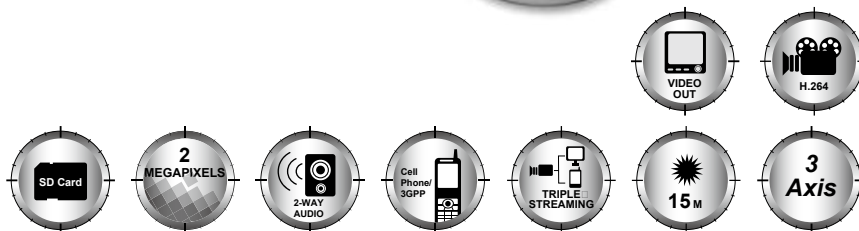

HLC-1NAD

Main Features

- High definition 720P @ 30 FPS
- Video out available
- 2-Megapixel CMOS sensor
- Power over Ethernet available
- 3-Axis bracket adjustments
- 15M built-in IR LED available
- Mechanism IR Cut filter available
- H.264/ JPEG/ MPEG4 compression
- SD card backup
- 2-way audio
- Support cell phone/PDA/3GPP
- SDK for Software Integration
- Free bundle 36 ch recording software

Interface

Pan: 175°

Rotation: 180°

Tilt: 75°

3-Axis Bracket

Unit: mm

Specifications

Hardware	
CPU	ARM 9 ,32 bit RISC
RAM	256MB
Flash	16MB
Image Sensor	1/3" CMOS (2 Megapixels)
Sensitivity	0 lux (IR on)
Support DC IRIS	Yes
Lens Type	Vari-focal 2.7~9mm Megapixel Lens
ICR	Mechanism IR cut Filter (Optional)
LED	Built-in 18 IR LED (optional) IR Distance-15M (Optional)
I/O	1 in/ 1 Relay Out
Video Out	1
Audio In	1
Audio Out	1
Power over Ethernet	Optional
Power Consumption	DC 12V, 470mA
3-Axis Bracket Adjustment Angle	Pan: 175° Tilt: 75° Rotation 180°
Operating Temperature	0°C~40°C
Dimensions	132mm(φ) x 108mm(H)
Network	
Ethernet	10/ 100 Base-T
Network Protocol	HTTP, TCP/ IP, UDP, SMTP, FTP, PPPoE, DHCP, DDNS, NTP, UPnP, 3GPP