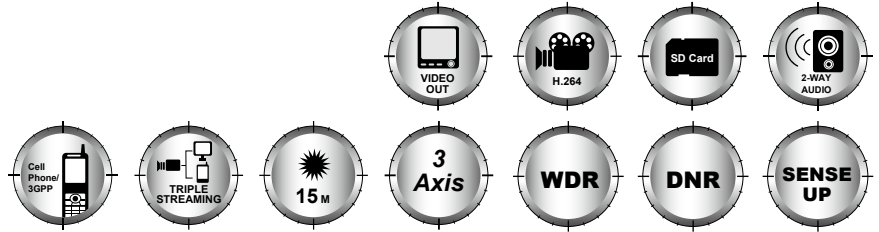

HLC-1NAG

Main Features

- D-WDR system
- Next generation 3D DNR
- Sense-up function
- Power over Ethernet available
- 3-Axis bracket adjustment
- 15M built-in IR LED available
- Mechanism IR Cut filter available
- H.264/ JPEG/ MPEG4 compression
- SD card backup
- 2-way audio
- Support cell phone/PDA/3GPP
- SDK for software integration
- Free bundle 36 ch recording software

System	
Video Resolution	NTSC: 720x480, 704x480, 352x240, 176x144 PAL: 720x576, 704x576, 352x288, 176x144
Video Adjust	Brightness, Contrast, Saturation, Hue, Sharpness, AES, Manual shutter, IRIS Level, BLC, Day and night, night mode, 3D DNR, WDR, Flip and Mirror
Triple Streaming	Yes
Image Snapshot	Yes
Full Screen Monitoring	Yes
Privacy Mask	Yes, 3 different areas
Compression Format	H.264/ JPEG/ MPEG4 (3GPP only)
Video Bitrates Adjust	CBR, VBR
Motion Detection	Yes, 3 different areas
Triggered Action	Mail, FTP, Save to SD card, Relay
Pre/ Post Alarm	Yes, configurable
Security	Password protection
Firmware Upgrade	HTTP mode, can be upgraded remotely
Simultaneous Connection	Up to 10
Audio	Yes, 2 ways

SD card management

Recording Trigger	Motion Detection, IP check, Network break down (wire only), schedule, Relay
Video Format	AVI, JPEG
Video Playback	Yes
Delete Files	Yes

Client system requirements

OS	Windows 2000, XP, 2003, Microsoft IE 6.0 or above
Hardware	
Suggested	Intel Dual Core 1.66G, RAM: 1024MB, Graphic card: 128MB
Minimum	Intel-C 2.8G, RAM: 512MB, Graphic card: 64MB