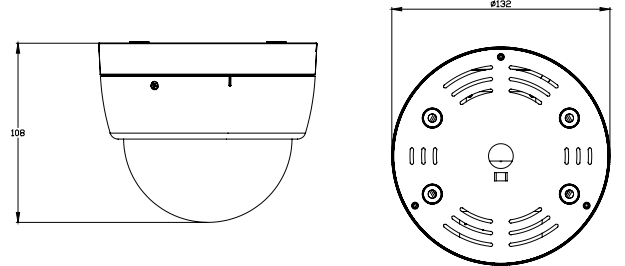

HLC-1NAG

Main Features

- D-WDR system
- Next generation 3D DNR
- Sense-up function
- Power over Ethernet available
- 3-Axis bracket adjustment
- 15M built-in IR LED available
- Mechanism IR Cut filter available
- H.264/ JPEG/ MPEG4 compression
- SD card backup
- 2-way audio
- Support cell phone/PDA/3GPP
- SDK for software integration
- Free bundle 36 ch recording software

Interface

3-Axis Bracket

3-Axis Bracket

Unit: mm

Specifications

Hardware	
CPU	ARM 9 ,32 bit RISC
RAM	256MB
Flash	16MB
Image Sensor	1/3" CCD Sensor
Sensitivity	0 lux (IR On)
Lens Type	Vari-focal 3.7~12mm Lens
ICR	Mechanism IR cut Filter (Optional)
LED	Built-in 18 IR LED (optional) IR Distance-15M (Optional)
I/O	1 in/ 1 Relay Out
Video Out	1
Audio In	1
Audio Out	1
Power over Ethernet	Optional
Power Consumption	DC 12V 470mA
3-Axis Bracket Adjustment Angle	Pan: 175° Tilt 75° Rotation 180°
Operating Temperature	0°C~40°C
Dimensions	132mm(φ) x 108mm(H)
Network	
Ethernet	10/ 100 Base-T
Network Protocol	HTTP, TCP/ IP, UDP, SMTP, FTP, PPPoE, DHCP, DDNS, NTP, UPnP, 3GPP