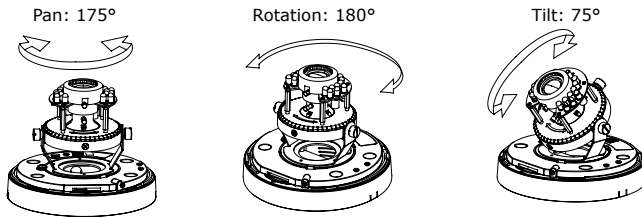

HLC-1NAG

Main Features

- D-WDR system
- Next generation 3D DNR
- Sense-up function
- Power over Ethernet available
- 3-Axis bracket adjustment
- 15M built-in IR LED available
- Mechanism IR Cut filter available
- H.264/ JPEG/ MPEG4 compression
- SD card backup
- 2-way audio
- Support cell phone/PDA/3GPP
- SDK for software integration
- Free bundle 36 ch recording software

Interface

3-Axis Bracket

3-Axis Bracket

Unit: mm

Specifications

Hardware	
CPU	ARM 9 ,32 bit RISC
RAM	256MB
Flash	16MB
Image Sensor	1/3" CCD Sensor
Sensitivity	0 lux (IR On)
Lens Type	Vari-focal 3.7~12mm Lens
ICR	Mechanism IR cut Filter (Optional)
LED	Built-in 18 IR LED (optional) IR Distance-15M (Optional)
I/O	1 in/ 1 Relay Out
Video Out	1
Audio In	1
Audio Out	1
Power over Ethernet	Optional
Power Consumption	DC 12V 470mA
3-Axis Bracket Adjustment Angle	Pan: 175° Tilt 75° Rotation 180°
Operating Temperature	0°C~40°C
Dimensions	132mm(φ) x 108mm(H)
Network	
Ethernet	10/ 100 Base-T
Network Protocol	HTTP, TCP/ IP, UDP, SMTP, FTP, PPPoE, DHCP, DDNS, NTP, UPnP, 3GPP