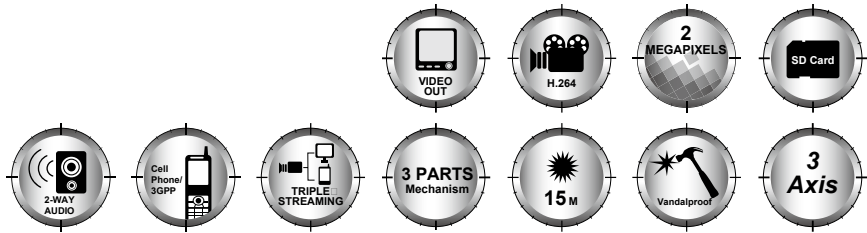

HLV-1WAD

Main Features

- High Definition 720P @ 30 FPS
- Video out available
- IP66
- 2-Megapixel CMOS sensor
- Power over Ethernet available
- 3-Axis bracket adjustment
- 3 parts mechanism
- 15M built-in IR LED available
- Mechanism IR Cut filter Available
- H.264/ JPEG/ MPEG4 compression
- SD card backup
- 2-way audio
- Support cell phone/PDA/3GPP
- SDK for software integration
- Free bundle 36 ch recording software

Interface

3-Axis Bracket

Unit: mm

Specifications

Hardware	
CPU	ARM 9 ,32 bit RISC
RAM	256MB
Flash	16MB
Image Sensor	1/3" CMOS(2 Megapixels)
Sensitivity	0 lux (IR On)
Support DC IRIS	Yes
Lens Type	Vari-focal 2.7~9mm Megapixel Lens
ICR	Mechanism IR cut Filter (Optional)
LED	Built-in 18 IR LED (optional) IR Distance-15M (Optional)
I/O	1 in/ 1 Relay Out
Video Out	1
Audio In	1
Audio Out	1
Power over Ethernet	Optional
Power Consumption	DC 12V 470mA
3-Axis Bracket Adjustment Angle	Pan: 175° Tilt: 75° Rotation 180°
Operating Temperature	0°C~40°C
Dimensions	140mm(φ) x 130mm(H)
Network	
Ethernet	10/ 100 Base-T
Network Protocol	HTTP, TCP/ IP, UDP, SMTP, FTP, PPPoE, DHCP, DDNS, NTP, UPnP, 3GPP