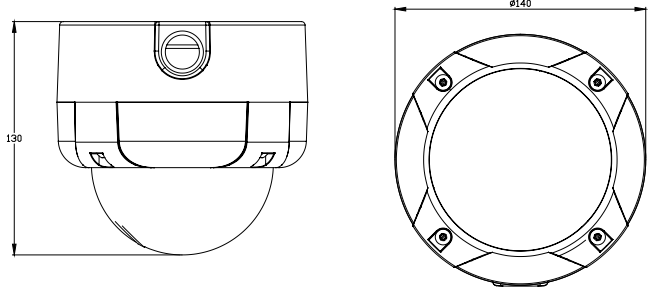

HLV-1WAD

Main Features

- High Definition 720P @ 30 FPS
- Video out available
- IP66
- 2-Megapixel CMOS sensor
- Power over Ethernet available
- 3-Axis bracket adjustment
- 3 parts mechanism
- 15M built-in IR LED available
- Mechanism IR Cut filter Available
- H.264/ JPEG/ MPEG4 compression
- SD card backup
- 2-way audio
- Support cell phone/PDA/3GPP
- SDK for software integration
- Free bundle 36 ch recording software

Interface

3-Axis Bracket

Unit: mm

Specifications

Hardware	
CPU	ARM 9 ,32 bit RISC
RAM	256MB
Flash	16MB
Image Sensor	1/3" CMOS(2 Megapixels)
Sensitivity	0 lux (IR On)
Support DC IRIS	Yes
Lens Type	Vari-focal 2.7~9mm Megapixel Lens
ICR	Mechanism IR cut Filter (Optional)
LED	Built-in 18 IR LED (optional) IR Distance-15M (Optional)
I/O	1 in/ 1 Relay Out
Video Out	1
Audio In	1
Audio Out	1
Power over Ethernet	Optional
Power Consumption	DC 12V 470mA
3-Axis Bracket Adjustment Angle	Pan: 175° Tilt: 75° Rotation 180°
Operating Temperature	0°C~40°C
Dimensions	140mm(φ) x 130mm(H)
Network	
Ethernet	10/ 100 Base-T
Network Protocol	HTTP, TCP/ IP, UDP, SMTP, FTP, PPPoE, DHCP, DDNS, NTP, UPnP, 3GPP