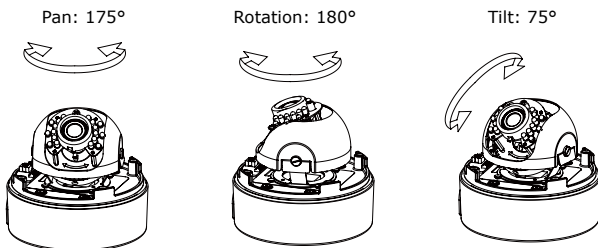

HLV-1WAD

Main Features

- High Definition 720P @ 30 FPS
- Video out available
- IP66
- 2-Megapixel CMOS sensor
- Power over Ethernet available
- 3-Axis bracket adjustment
- 3 parts mechanism
- 15M built-in IR LED available
- Mechanism IR Cut filter Available
- H.264/ JPEG/ MPEG4 compression
- SD card backup
- 2-way audio
- Support cell phone/PDA/3GPP
- SDK for software integration
- Free bundle 36 ch recording software

Interface

3-Axis Bracket

Unit: mm

Specifications

Hardware	
CPU	ARM 9 ,32 bit RISC
RAM	256MB
Flash	16MB
Image Sensor	1/3" CMOS(2 Megapixels)
Sensitivity	0 lux (IR On)
Support DC IRIS	Yes
Lens Type	Vari-focal 2.7~9mm Megapixel Lens
ICR	Mechanism IR cut Filter (Optional)
LED	Built-in 18 IR LED (optional) IR Distance-15M (Optional)
I/O	1 in/ 1 Relay Out
Video Out	1
Audio In	1
Audio Out	1
Power over Ethernet	Optional
Power Consumption	DC 12V 470mA
3-Axis Bracket Adjustment Angle	Pan: 175° Tilt: 75° Rotation 180°
Operating Temperature	0°C~40°C
Dimensions	140mm(φ) x 130mm(H)
Network	
Ethernet	10/ 100 Base-T
Network Protocol	HTTP, TCP/ IP, UDP, SMTP, FTP, PPPoE, DHCP, DDNS, NTP, UPnP, 3GPP