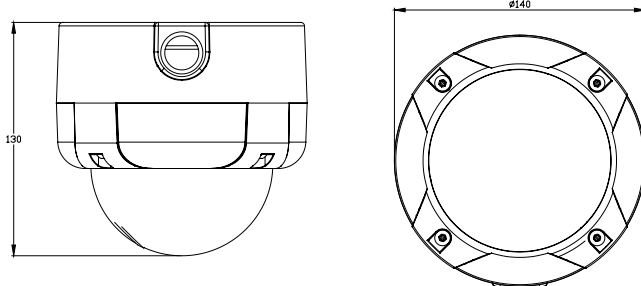

HLV-1WAG

Main Features

- D-WDR system
- Next generation 3D DNR
- Sense-up function
- IP66
- Power over Ethernet available
- 3-Axis bracket Adjustments
- 15M built-in IR LED available
- Mechanism IR Cut filter available
- H.264/ JPEG/ MPEG4 compression
- SD card backup
- 2-way audio
- Support cell phone/PDA/3GPP
- SDK for software integration
- Free bundle 36 ch recording software

Interface

3-Axis Bracket

Unit: mm

Specifications

Hardware	
CPU	ARM 9 ,32 bit RISC
RAM	256MB
Flash	16MB
Image Sensor	1/3" CCD Sensor
Sensitivity	0 lux (IR on)
Support DC IRIS	Yes
Lens Type	Vari-focal 3.7~12mm Lens
ICR	Mechanism IR cut Filter(Optional)
LED	Built-in 18 IR LED (optional) IR Distance-15M (Optional)
I/O	1 in/ 1 Relay Out
Video Out	1
Audio In	1
Audio Out	1
Power over Ethernet	Optional
Power Consumption	DC 12V 470mA
3-Axis Bracket Adjustment Angle	Pan: 175° Tilt: 75° Rotation 180°
Operating Temperature	0°C~40°C
Dimensions	140mm(φ) x 130mm(H)
Network	
Ethernet	10/ 100 Base-T
Network Protocol	HTTP, TCP/ IP, UDP, SMTP, FTP, PPPoE, DHCP, DDNS, NTP, UPnP, 3GPP