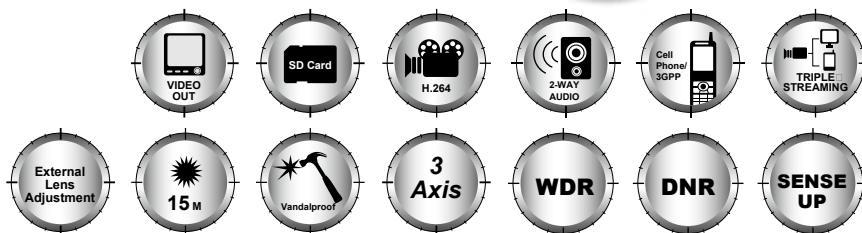

HLV-1WAG

Main Features

- D-WDR system
- Next generation 3D DNR
- Sense-up function
- IP66
- Power over Ethernet available
- 3-Axis bracket Adjustments
- 15M built-in IR LED available
- Mechanism IR Cut filter available
- H.264/ JPEG/ MPEG4 compression
- SD card backup
- 2-way audio
- Support cell phone/PDA/3GPP
- SDK for software integration
- Free bundle 36 ch recording software

Interface

3-Axis Bracket

Unit: mm

Specifications

Hardware	
CPU	ARM 9 ,32 bit RISC
RAM	256MB
Flash	16MB
Image Sensor	1/3" CCD Sensor
Sensitivity	0 lux (IR on)
Support DC IRIS	Yes
Lens Type	Vari-focal 3.7~12mm Lens
ICR	Mechanism IR cut Filter(Optional)
LED	Built-in 18 IR LED (optional) IR Distance-15M (Optional)
I/O	1 in/ 1 Relay Out
Video Out	1
Audio In	1
Audio Out	1
Power over Ethernet	Optional
Power Consumption	DC 12V 470mA
3-Axis Bracket Adjustment Angle	Pan: 175° Tilt: 75° Rotation 180°
Operating Temperature	0°C~40°C
Dimensions	140mm(φ) x 130mm(H)
Network	
Ethernet	10/ 100 Base-T
Network Protocol	HTTP, TCP/ IP, UDP, SMTP, FTP, PPPoE, DHCP, DDNS, NTP, UPnP, 3GPP