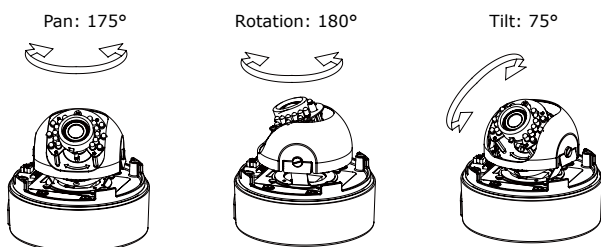

HLV-1WAG

Main Features

- D-WDR system
- Next generation 3D DNR
- Sense-up function
- IP66
- Power over Ethernet available
- 3-Axis bracket Adjustments
- 15M built-in IR LED available
- Mechanism IR Cut filter available
- H.264/ JPEG/ MPEG4 compression
- SD card backup
- 2-way audio
- Support cell phone/PDA/3GPP
- SDK for software integration
- Free bundle 36 ch recording software

Interface

3-Axis Bracket

Unit: mm

Specifications

Hardware	
CPU	ARM 9 ,32 bit RISC
RAM	256MB
Flash	16MB
Image Sensor	1/3" CCD Sensor
Sensitivity	0 lux (IR on)
Support DC IRIS	Yes
Lens Type	Vari-focal 3.7~12mm Lens
ICR	Mechanism IR cut Filter(Optional)
LED	Built-in 18 IR LED (optional) IR Distance-15M (Optional)
I/O	1 in/ 1 Relay Out
Video Out	1
Audio In	1
Audio Out	1
Power over Ethernet	Optional
Power Consumption	DC 12V 470mA
3-Axis Bracket Adjustment Angle	Pan: 175° Tilt: 75° Rotation 180°
Operating Temperature	0°C~40°C
Dimensions	140mm(φ) x 130mm(H)
Network	
Ethernet	10/ 100 Base-T
Network Protocol	HTTP, TCP/ IP, UDP, SMTP, FTP, PPPoE, DHCP, DDNS, NTP, UPnP, 3GPP